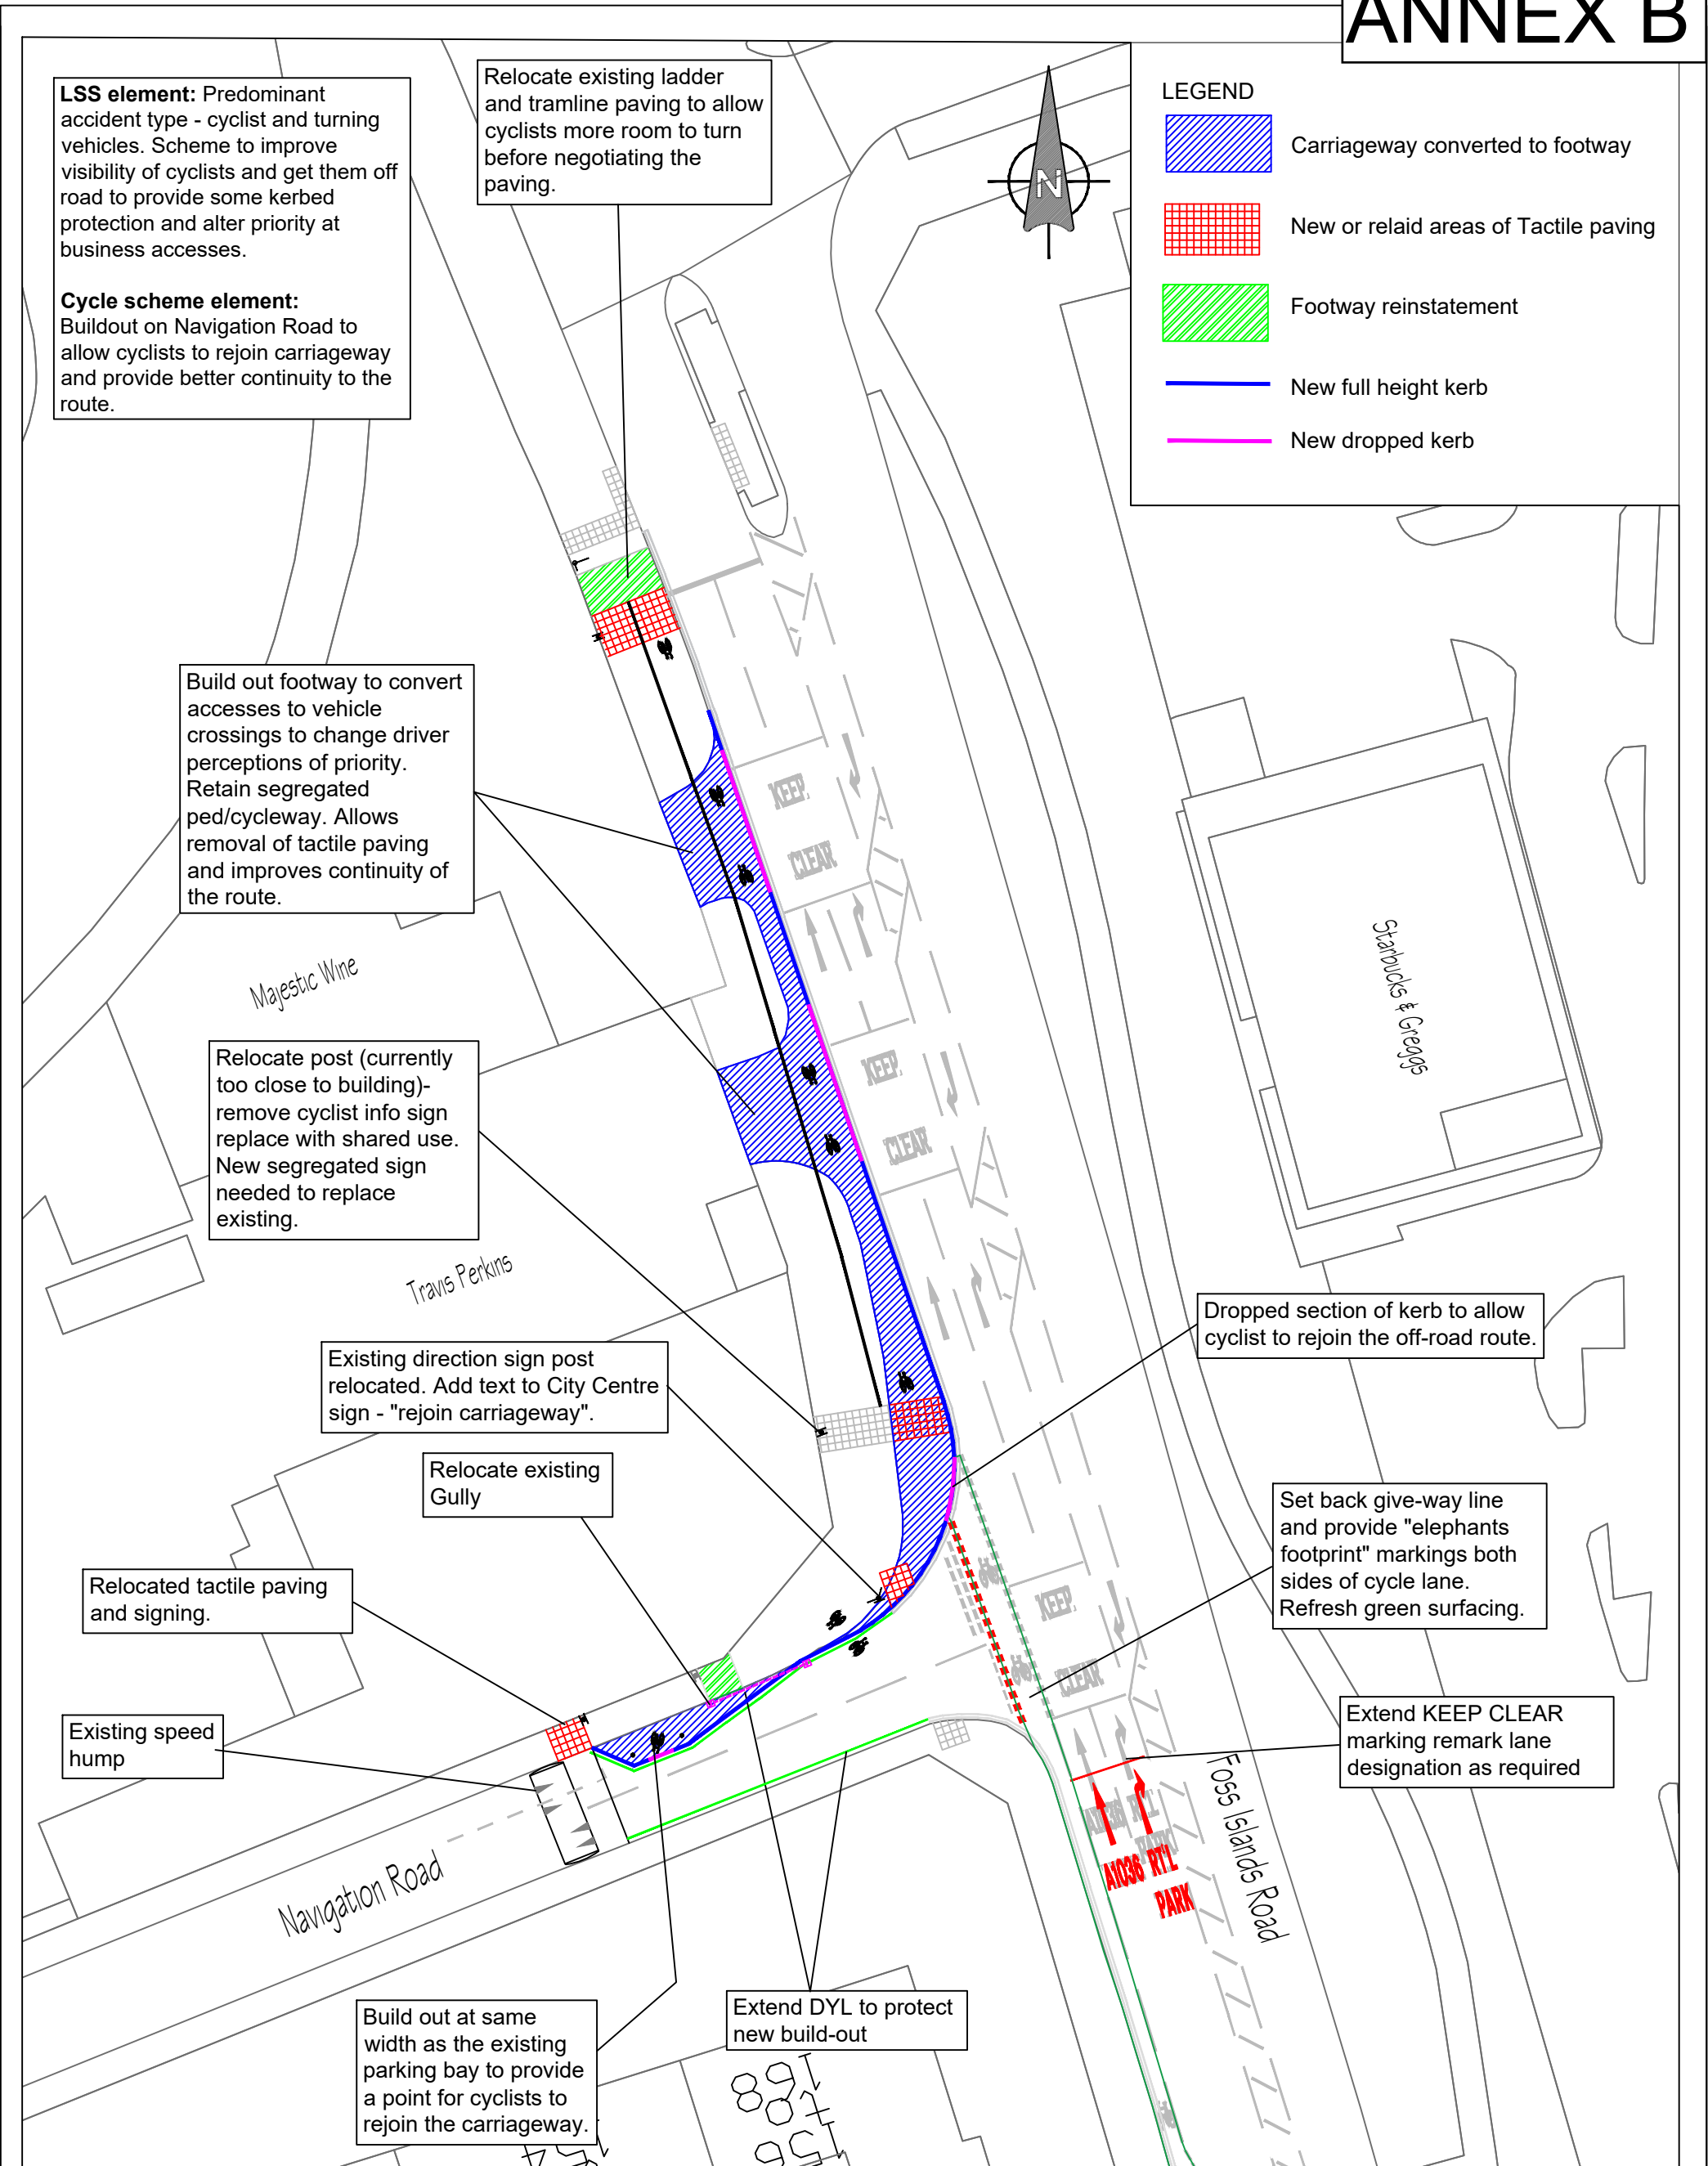

# ANNEX B

L:\DOCUMENT\Transport Projects\Projects\10 - Safety & Accessibility Schemes\LSS 19\_20\3. LSS 1920 Foss Islands Rd\_Navigation Rd\Foss Islands Rd Nav Rd LSS 1920 Option1 RevA.dwg

Transport Projects  
Eco Depot, Hazel Court, James Street, York, YO10 3DS  
www.york.gov.uk

## Combined Cycle / LSS

### Foss Islands Rd / Navigation Rd - Outline Design

BASED UPON THE ORDNANCE SURVEY MAPPING WITH THE PERMISSION OF THE CONTROLLER OF HER MAJESTY'S STATIONERY OFFICE © CROWN COPYRIGHT. UNAUTHORISED REPRODUCTION INFRINGES CROWN COPYRIGHT AND MAY LEAD TO PROSECUTION OR CIVIL PROCEEDINGS.  
City of York Council OS Licence No. 1000 20818

REV	AMENDMENTS	DATE	TP/190028/GA/01/RevA	SCALE	NTS	A3
			Drawn B Potter	Checked DM	DATE	10/12/2019